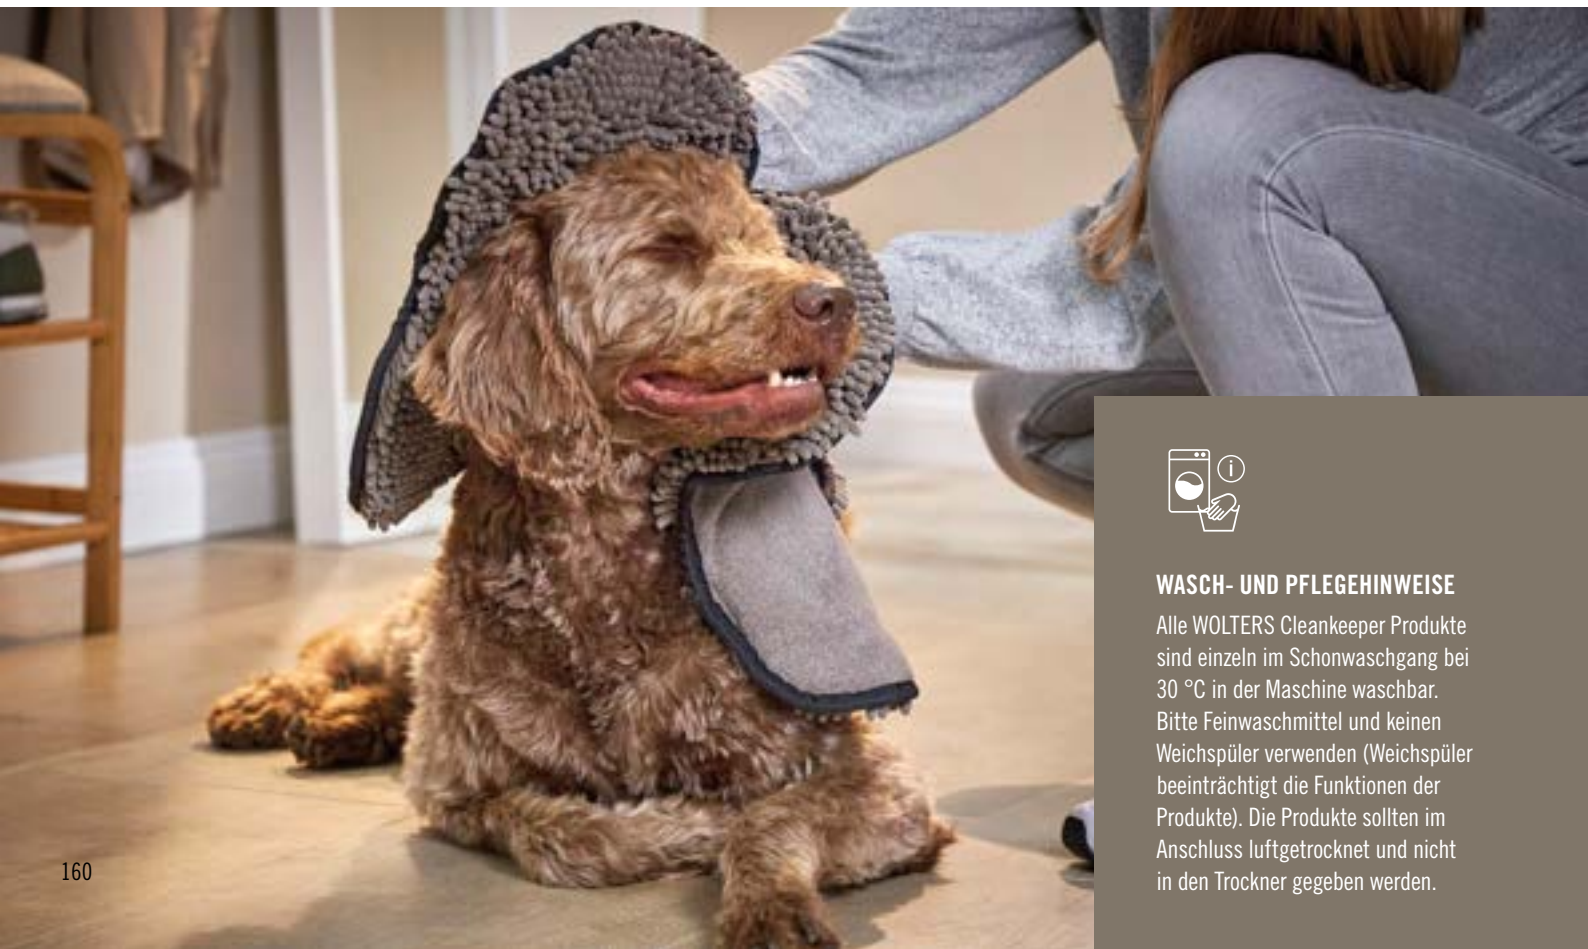

WASCH- UND PFLEGEHINWEISE

Alle WOLTERS Cleankeeper Produkte sind einzeln im Schonwaschgang bei 30 °C in der Maschine waschbar. Bitte Feinwaschmittel und keinen Weichspüler verwenden (Weichspüler beeinträchtigt die Funktionen der Produkte). Die Produkte sollten im Anschluss luftgetrocknet und nicht in den Trockner gegeben werden.