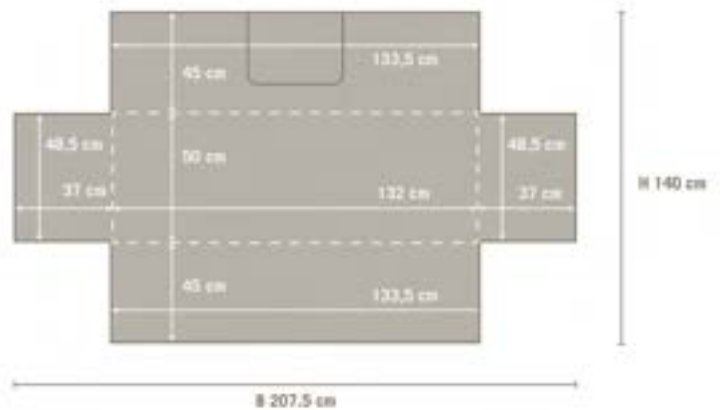

CLEAN CAR PET BACKSEAT COVER

- sturdy and waterproof protective blanket for the entire backseat of the car
- reliably protects the backseat from dirt, wet, scratches and animal hairs
- suitable for almost all car models
- very easy to clean thanks to water-repellent Oxford material
- soft padding made from PP-cotton and polyester is waterproof and provides a comfortable place to lie down
- with openings for the safety belts
- mesh window provides better air circulation, offers eye contact to the front seats
- side flaps make it easier for your dog to get in and out of the car and prevent scratching on the side areas
- with practical storage pockets for storing dog supplies
- quick and easy installation via headrest belts, seat anchors and anti-slip bottom
- may be stored in a transport bag when not in use
- washable (30 degrees, mild detergent, no fabric softener)

CLEAN CAR RÜCKBANK-SCHONDECKE / PET BACKSEAT COVER

Neu
New

Maße
Dimensions

dunkelgrau
dark grey

12702

207,5 x 140 cm