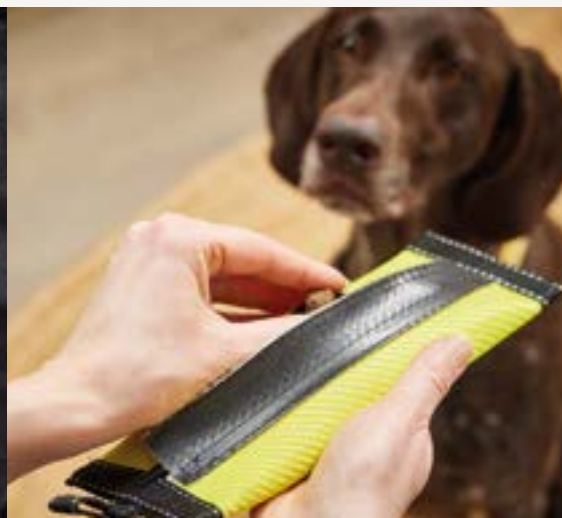

FUTTERDUMMY BERND

- Hunde-Trainingsspielzeug, kein Alleinspielzeug
- aus 100% recyceltem Feuerwehrschauch
- Upcycling-Unikat
- Reißverschluss zur Aufbewahrung von Futter
- Schlaufe für Karabinerbefestigung
- robustes und stabiles Material
- Füllung aus lebensmittelechter Holzwolle
- Farben können leicht vom Produktbild abweichen
- waschbar
- in Deutschland designt und hergestellt

FOOD DUMMY BERND

- dog training toy, not for unsupervised play
- made from 100% recycled firehose
- unique upcycled product
- zipper for lining storage
- loop for carabiner attachment
- sturdy material
- stuffed with food-safe wood shavings
- the colours may slightly deviate from the product photo
- washable
- designed and manufactured in Germany

FUTTERDUMMY BERND / FOOD DUMMY BERND

	Neu New	Neu New	Neu New
Maße Dimensions	neongelb neon yellow	orange orange	weiß white
	PB62014	PB62013	PB62015
ca. 24 cm x 8 cm			

Neu
New

KOTBEUTELSPENDER HEIDI

- aus 100% recyceltem Feuerwehrschauch
- Upcycling-Unikat
- Karabiner für Aufhängung an Hosenbund
- mit Reißverschluss
- robustes und stabiles Material
- Farben können leicht vom Produktbild abweichen
- waschbar
- in Deutschland designt und hergestellt

POO BAG DISPENSER HEIDI

- made from 100% recycled firehose
- unique upcycled product
- carabiner for hanging on waistband
- with zipper
- sturdy material
- the colours may slightly deviate from the product photo
- washable
- designed and manufactured in Germany

KOTBEUTELSPENDER HEIDI / POO BAG DISPENSER HEIDI

	Neu New	Neu New	Neu New	Neu New	Neu New
Maße Dimensions	neongelb neon yellow	orange orange	weiß white	schwarz black	rot red
	PB62025	PB62026	PB62027	PB62028	PB62035
13 cm x 7 cm					

Neu
New